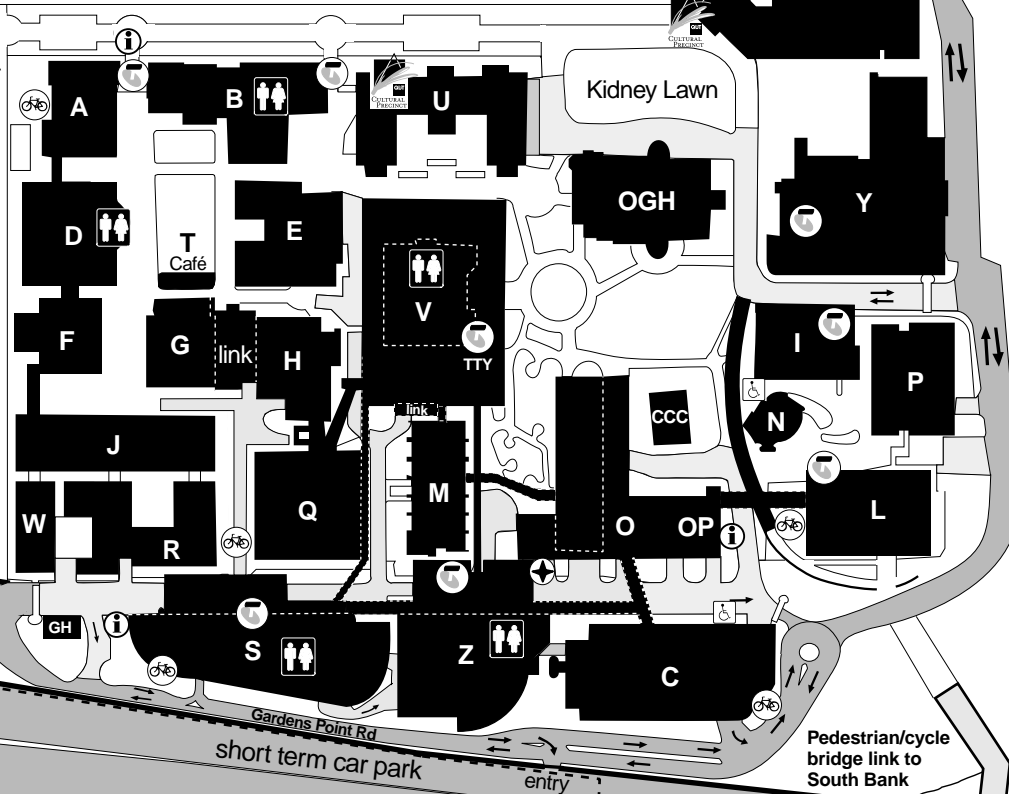

# QUT Gardens Point

City Botanic Gardens

No vehicular entry

To city

George St

Alice Street

Parliament House

William St

Brisbane River

short term car park

Pedestrian/cycle bridge link to South Bank

Captain Cook Bridge

**Parking:** Parking is available in the designated area only. **Parking permits are required.** Short-term parking is available in the Short-term carpark.